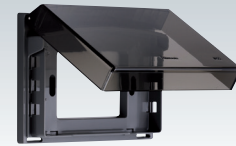

WEG8981-P

Weather Proof Cover
A-TYPE Plastic IP55