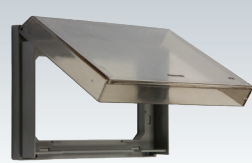

WBG8982-P
2-Gang Weather Proof Cover Plastic
BS-TYPE IP55