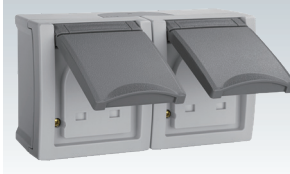

غطاء خارجي مقاوم ممتاز لعوامل الطقس , انيق وسهل استخدامه للباب الخارجي
Outdoor plate with excellent weather proof resistance,
elegant and easy to use door chime.

إدارة كاملة متعددة المفاتيح الكل في لوحة واحدة
Multi-switch complete management
all in one plate.

WEATHER PROOF COVER/ DOOR CHIME

مضاد للعوامل الجوية
Weather Proof

WNG5001-791 X 2
1Way Switch

WNG1081-7

Universal Socket
with Shutter
A-TYPE
Weather Proof
Metal

WN7803K-8
(Plate)

Combination Model number
WNGP5130632MS

WNG5001-791 X 2
1Way Switch

WNG1081-7

Universal Socket
with Shutter
A-TYPE
Weather Proof
Plastic

WN7903-8
(Plate)

Combination Model number
WNGP5130632PS

WEG8881-P

Weather Proof Cover
A-TYPE Metal IP55

WEG8981-P

Weather Proof Cover
A-TYPE Plastic IP55

WBG8981-P
1-Gang Weather Proof Cover Plastic
BS-TYPE IP55

WBG8982-P
2-Gang Weather Proof Cover Plastic
BS-TYPE IP55

WBC8991W-SA
Weather Proof Cover for socket
BS-TYPE Plastic IP43

WBC8981SW-SA
Weather Proof Cover for switch
BS-TYPE Plastic IP43

جرس
Door Chime

EBGP888K (KSA only)
EBG888K-D (UAE only)
EBG888-P (The other market)
Door Chime 220V AC
Easy to Hear 82dB Chime

EBG889-P (KSA only) **NEW**
Door Chime 220V AC
Easy to Hear 82dB Chime
(Reverse Tone)

EGG331-P
Weather Proof Push Button IP44
For Door Chime 1A, 220-240V~

EGG335-P
Weather Proof Push Button IP44
For Door Chime 1A, 220-240V~

مفتاح وفيش مضاد للعوامل الجوية
Weather Proof Switch&Socket

WPTC40032GR
2Way Switch IP54

WPTC40112GR
2-Gang 2Way Switch IP54

WPTC42262GR
13A BS Socket IP54

WPTC48262GR
2-Gang 13A BS Socket IP54

MULTI GANG PLATE

WNG5001-791 X 9
1Way Switch

WNG500107-SA X 9 **Coming Soon**

1Way Switch, 16AX 250V
WN6009W (Plate)
9-Gang Plate
Beige

★
Combination Model number
WNGP5190630

WNG5001-791 X 9
1Way Switch

WNG500107-SA X 9 **Coming Soon**