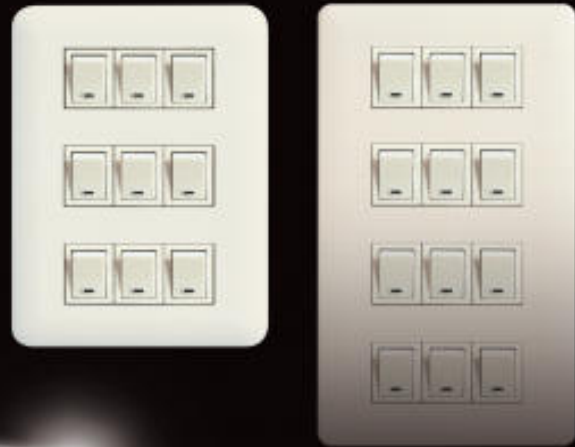

إدارة كاملة متعددة المفاتيح الكل في لوحة واحدة
**Multi-switch complete management
all in one plate.**

MULTI GANG PLATE

WNG5001-791 X 9
1Way Switch
WNG500107-SA X 9 Coming Soon
1Way Switch, 16AX 250V
WN6009W (Plate)
9-Gang Plate
Beige

★

Combination Model number
WNGP5190630

WNG5001-791 X 9
1Way Switch
WNG500107-SA X 9 Coming Soon
1Way Switch, 16AX 250V
WN6509K-8 (Plate)
9-Gang Plate
Metal

★

Combination Model number
WNGP5190630S

*Stock Only

WNG5001-791 X 12
1Way Switch
WNG500107-SA X 12 Coming Soon
1Way Switch, 16AX 250V
WN6012WB (Plate)
12-Gang Plate
Beige

★

Combination Model number
LW1153BW

WNG5001-791 X 12
1Way Switch
WNG500107-SA X 12 Coming Soon
1Way Switch, 16AX 250V
WN6512K-8 (Plate)
12-Gang Plate
Metal

★

Combination Model number
LW5153BS

*Stock Only

WNG5001-791 X 15
1Way Switch
WNG500107-SA X 15 Coming Soon
1Way Switch, 16AX 250V
WN6015WB (Plate)
15-Gang Plate
Beige

★

Combination Model number
LW1154EW

WNG5001-791 X 15
1Way Switch
WNG500107-SA X 15 Coming Soon
1Way Switch, 16AX 250V
WN6515K-8 (Plate)
15-Gang Plate
Metal

★

Combination Model number
LW5154BS

*Stock Only

WNG5001-791 X 18
1Way Switch
WNG500107-SA X 18 Coming Soon
1Way Switch, 16AX 250V
WN6518K-8 (Plate)
18-Gang Plate
Metal

★

Combination Model number
LW5154FS

*Stock Only

WEATHER PROOF COVER /
BOB CHINE

MULTI GANG PLATE

FLOOR OUTLET SERIES

PASSIVE IMPAIRED SENSOR