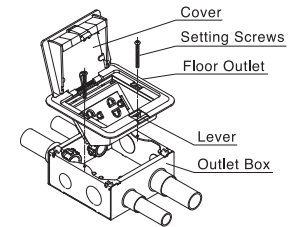

مظهر جميل وتصميم امن للعب الارضية
**Nice Appearance and Safety Design
for Floor Management.**

FLOOR OUTLET SERIES

Flexible Combination

Various combination is possible by choosing socket outlets, data outlets, telephone modular from Panasonic wiring accessories.

Floor Box-3 Compartments for concrete floor

DUMF6200LT-1

The three-compartment floor box for British Standard power and data outlets, flexible combination for various applications

IP2X

DUMF6202LT-1

The three-compartment floor box for British Standard power and data outlets Double Single type

IP2X

Dimension الأبعاد

Installation الأبعاد

How To Mount

After putting the concrete on, make the hole to install the product.

(1) Take the box protector off

(2) Insert the Floor Outlet Unit

Installation Procedure

1. Embedding the Outlet Box

(1) After the completion of plumbing, install the cover unit with M4 screws.
*M4 screws included.

2. Making an Inlet for Cable

(1) Hit at the center of the box protector with hammer to make a hole.
(2) Trim concrete along the rim of the box protector.
(3) When install the Floor Outlet, loosen cover unit screws to remove the box protector.

3. Install the Floor Outlet to the Outlet Box

(1) Put the Floor Outlet into the Outlet Box by sliding the lever. Fasten the setting screws after opening the cover.
(Adjustable degree of product is 6 degrees)
(2) Check direction and position of the Floor Outlet.

Floor Outlet Aluminium BS-TYPE

DUF5200LT-1 Blank with Cover Unit and Outlet Box

This Floor Outlet Box can be supplied without socket.

Examples أمثلة

Dimension الأبعاد

Aluminium BS-TYPE

Floor Outlet Aluminium A-TYPE

DUF1200LTK-1 Blank with Cover Unit and Outlet Box

This Floor Outlet Box can be supplied without socket.

Examples أمثلة

Aluminium A-TYPE

(Unit: mm)