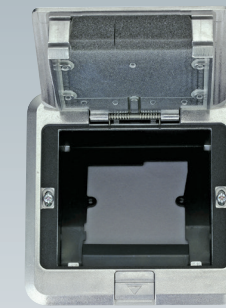

Floor Outlet Aluminium BS-TYPE

DUF5200LT-1 Blank with Cover Unit and Outlet Box

This Floor Outlet Box can be supplied without socket.