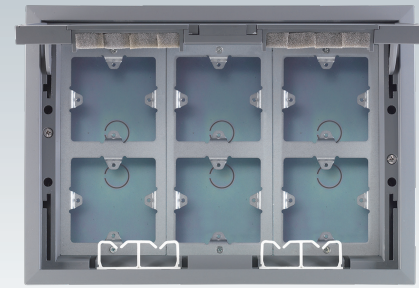

#### DUMF6200LT-1

The three-compartment floor box for British Standard power and data outlets, flexible combination for various applications

IP2X

#### DUMF6202LT-1

The three-compartment floor box for British Standard power and data outlets Double Single type

IP2X