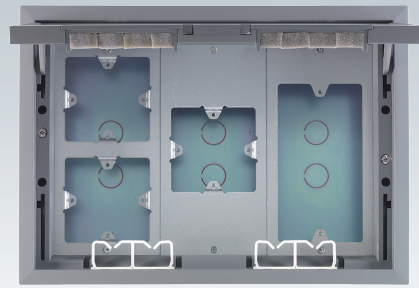

### Flexible Combination

Various combination is possible by choosing socket outlets, data outlets, telephone modular from Panasonic wiring accessories.

#### DUMF6200LT-1

The three-compartment floor box for British Standard power and data outlets, flexible combination for various applications

IP2X